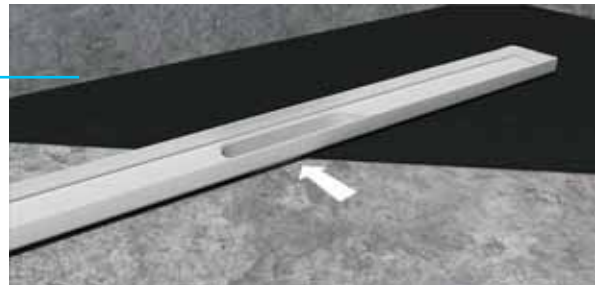

Beton dökümü esnasında esas olan, zemin eğimini duş kanalına doğru ayarlamaktır. Beton dökümünden hemen sonra, üst katmana , tercihen bitümlü veya kimyasal izolasyon uygulanır .

During concreting It is essential to set ground slope towards the shower channel. Immediately after concreting, the upper layer, preferably bituminous Or chemical isolation are to be applied.