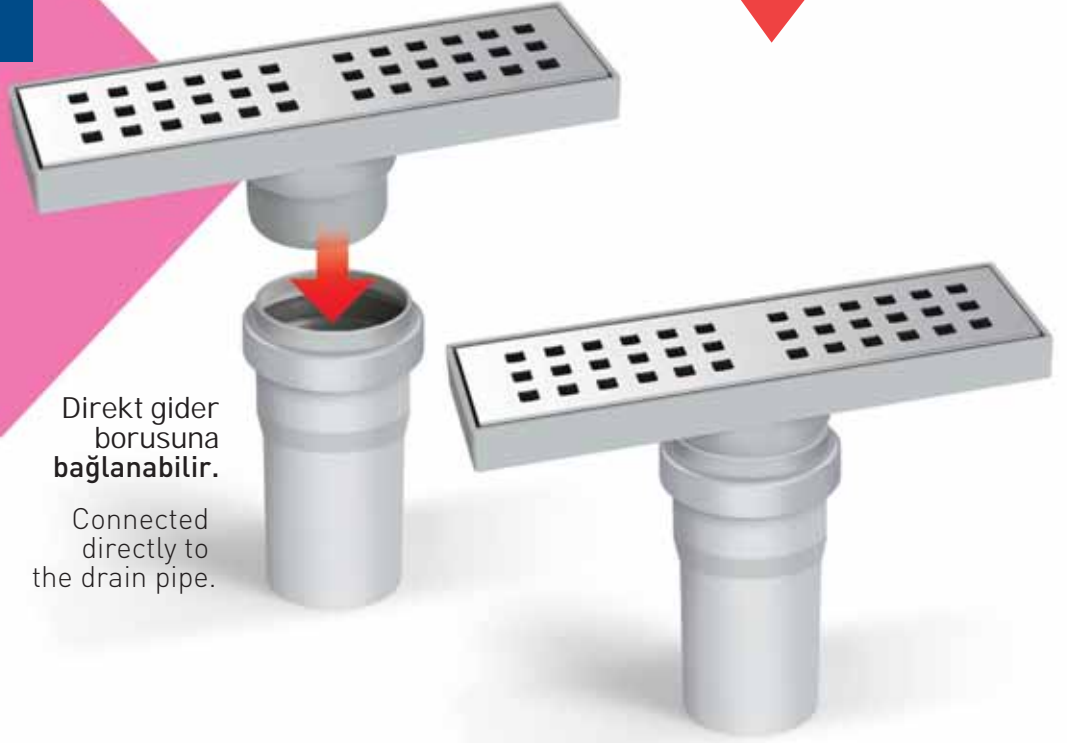

drainer®

**SÜRMELİ SERİ
TESİSAT
SÜZGEÇLERİ**

SURMELI SERIES
SANITARY
STRAINERS

Sürmeli serimizin üst kapak bölümünü parmağınız ile hafifçe ileri yada geri doğru hareket ettirerek ızgaranızı açabilir yada kapatabilirsiniz.

- Grid section is made of 304 ASTM stainless steel.
- When pressure applied on the lid portion that lifted up, it will be eligible to water flow.
- Mid-cover gasket that has anti-odor properties under Stainless steel cover

MTS 529

NEW

KUÇA SERİSİ
SERIES

**TESİSAT BORUSUNA
TAKILAN
SÜZGEÇ SİSTEMLERİ**

INTALLATION PIPE
SANITARY DRAINS
SYSTEMS

MTS 708

Direkt gider
borusuna
bağlanabilir.

Connected
directly to
the drain pipe.

Grid part is completely made of
304 stainless steel. Plastic part is made of
ABS plastic resistant to hot and cold actions.
Our products are under warranty.

MTS 718

6x10 cm Ø 50
Alt çıkışlı
6x10 cm Ø 50
Vertical outlet