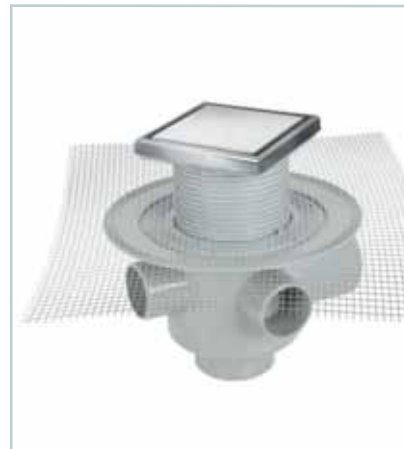

MTS 14009-A

Yandan ve alttan çok çıkışlı süzgeç ana gövde File montajlı
Seramik uyumlu dolu kapak

Multi-outlet drain main body vertical and horizontal Mesh montage Ceramic conc. solid cover

Koli Adedi: 20
Box Quantity:20